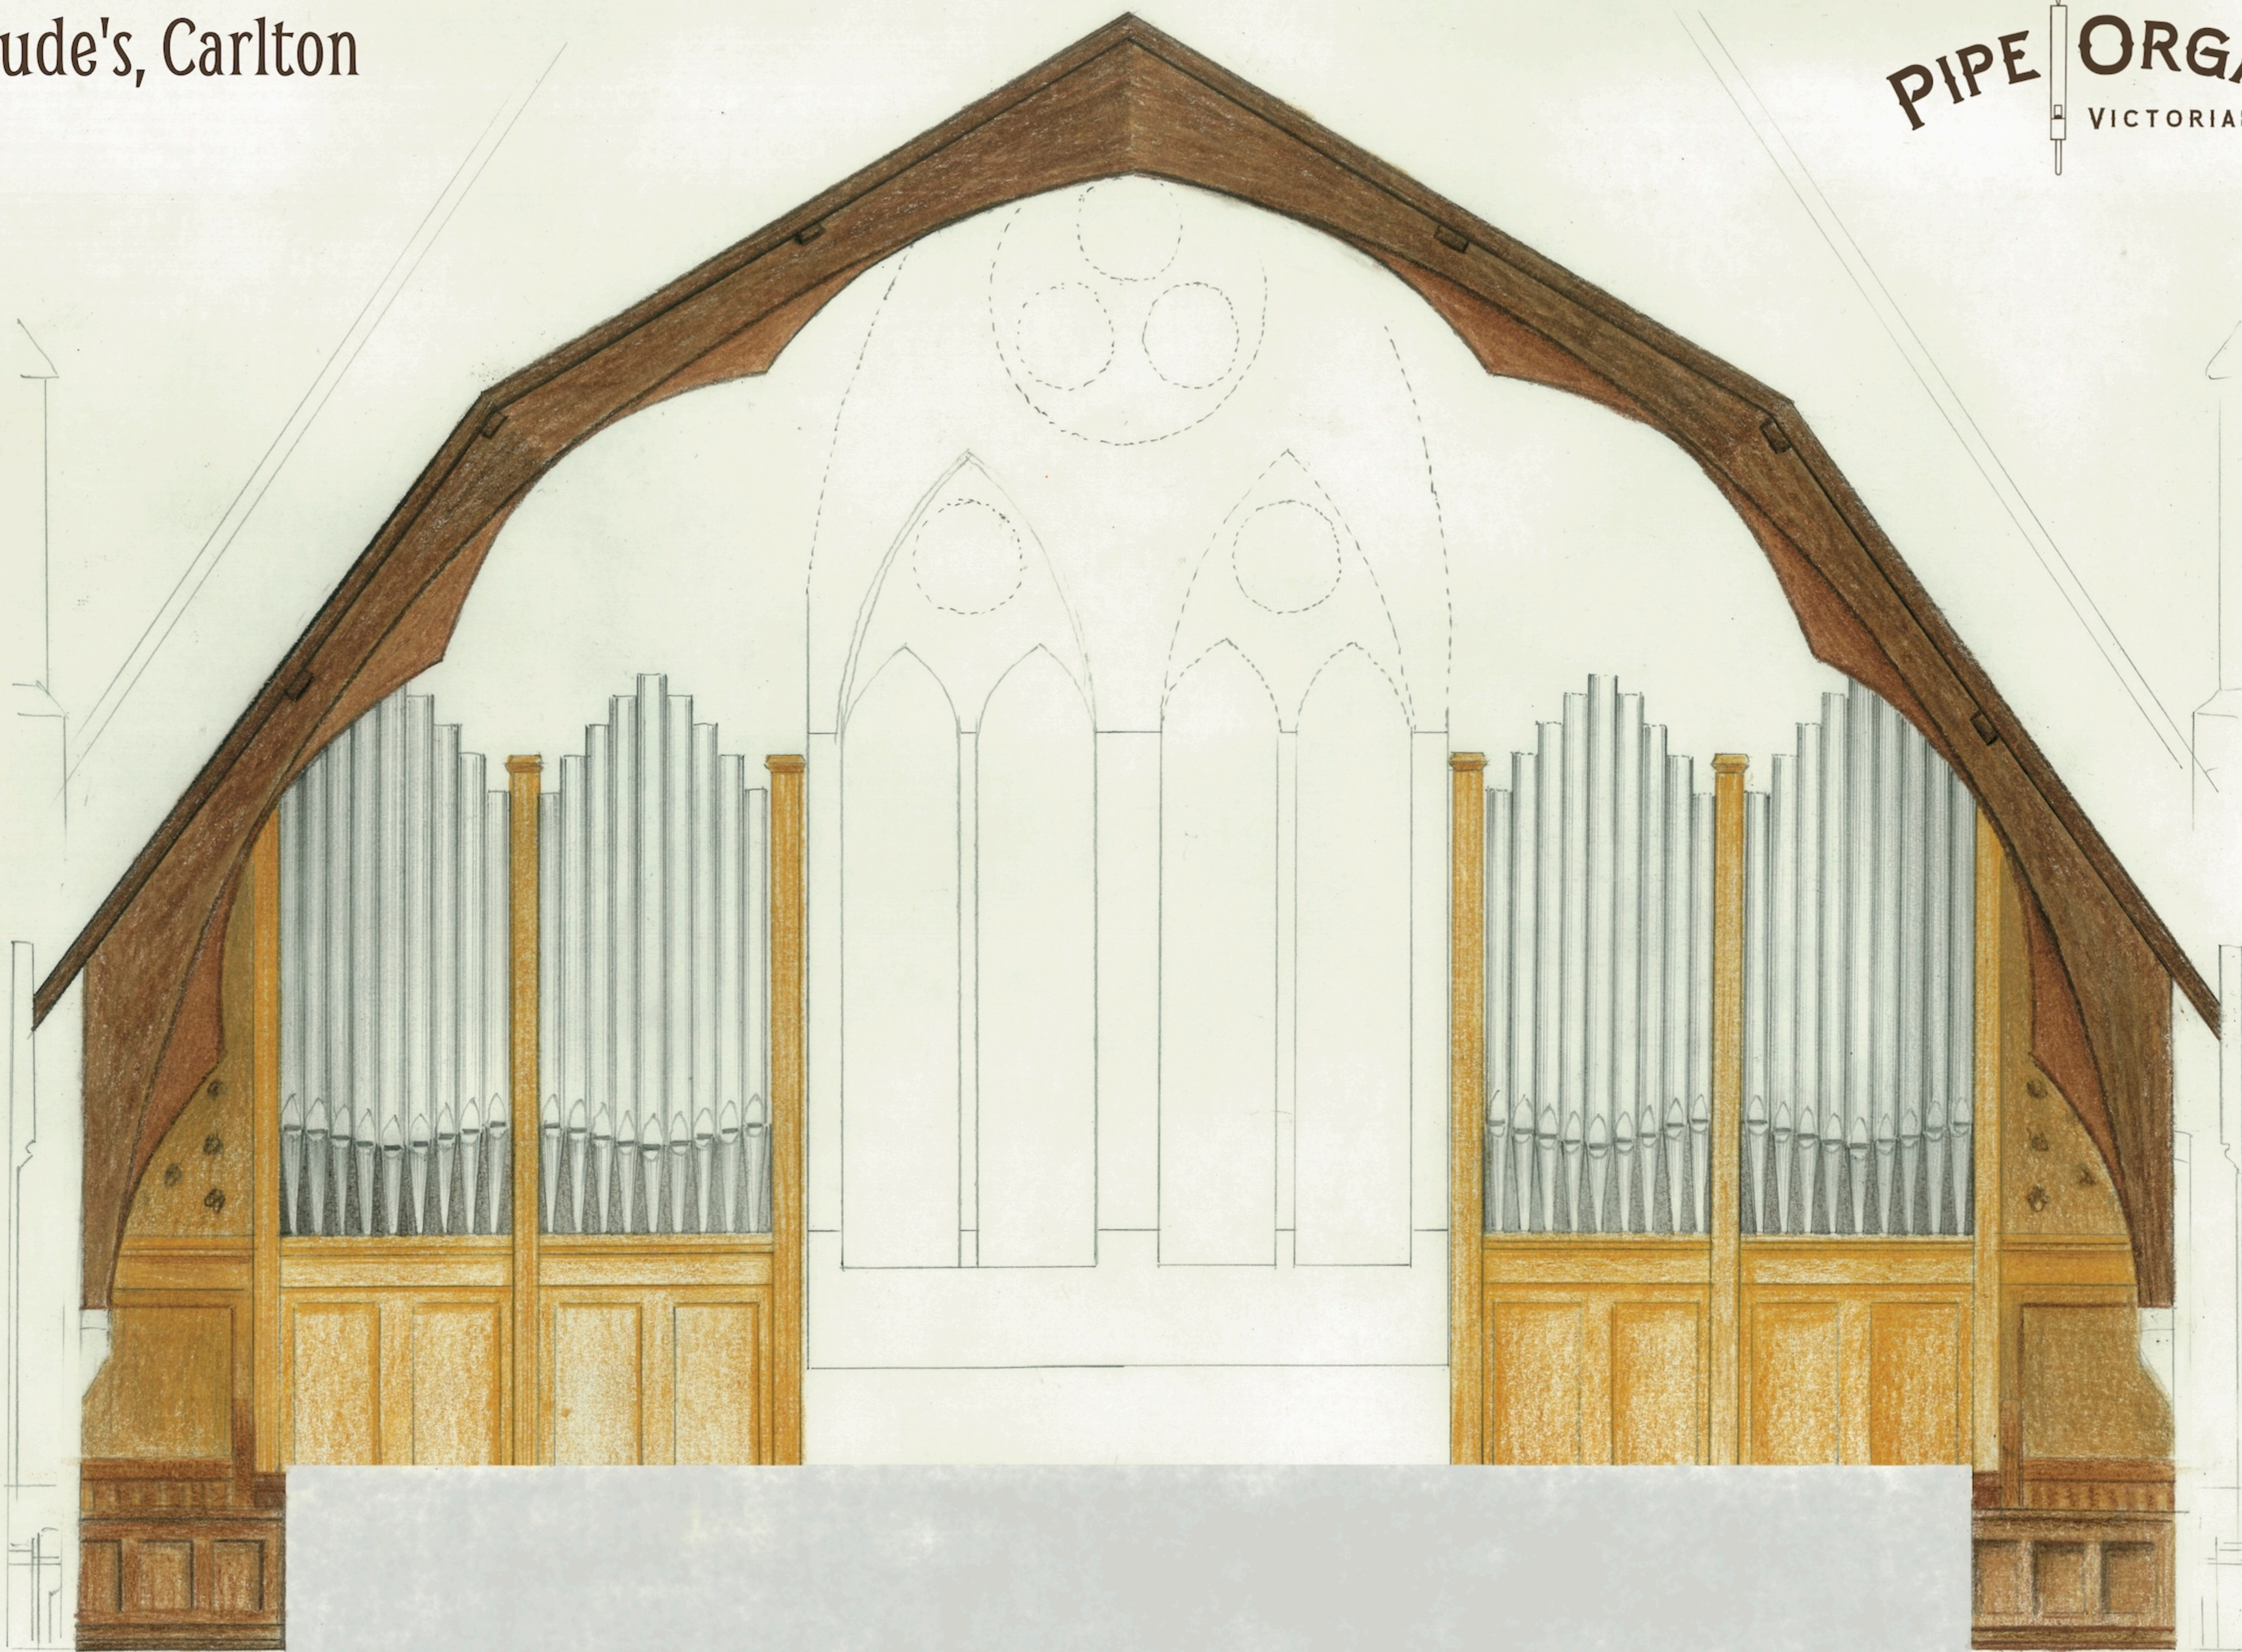

St Jude's, Carlton

PIPE ORGANS
VICTORIA PTY. LTD.

Front Elevation

St Jude's, Carlton

PIPE ORGANS
VICTORIA PTY LTD

Great Organ and Pedal C Side - Internal View (not to scale)

St Jude's, Carlton

PIPE ORGANS
VICTORIA PTY LTD

Swell Organ and Pedal C# Side - Internal View (not to scale)