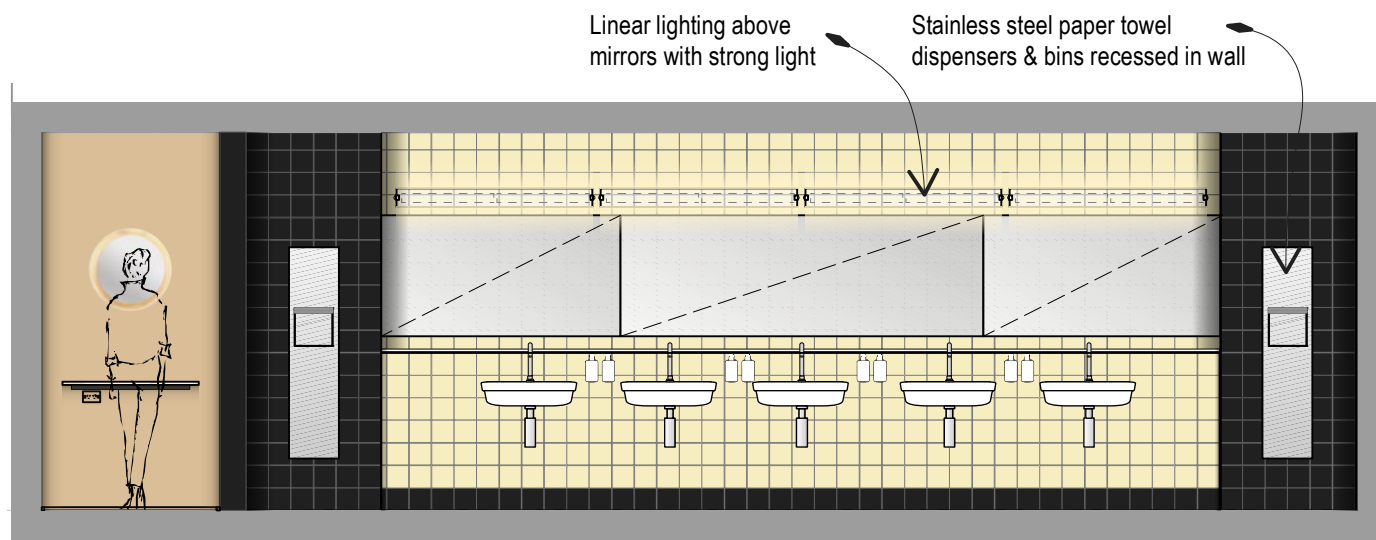

Floor tile: 200 x 200. Supplied by Secoin

FEMALE AMENITIES ELEVATION  
SCALE 1:50 @A3

FEMALE AMENITIES ELEVATION  
SCALE 1:50 @A3

FEMALE AMENITIES ELEVATION  
SCALE 1:50 @A3

VINTAGE ARTIMETA WALL MIRROR AT MUA

MARBLE OFFCUT FOR SHELF

REFERENCE IMAGE: BLACK GLOSS  
LAMINATE PARTITIONS

GLOSS WALL TILES: YELLOW WITH  
BLACK BORDER AT BASE

TERRAZZO FLOOR TILES