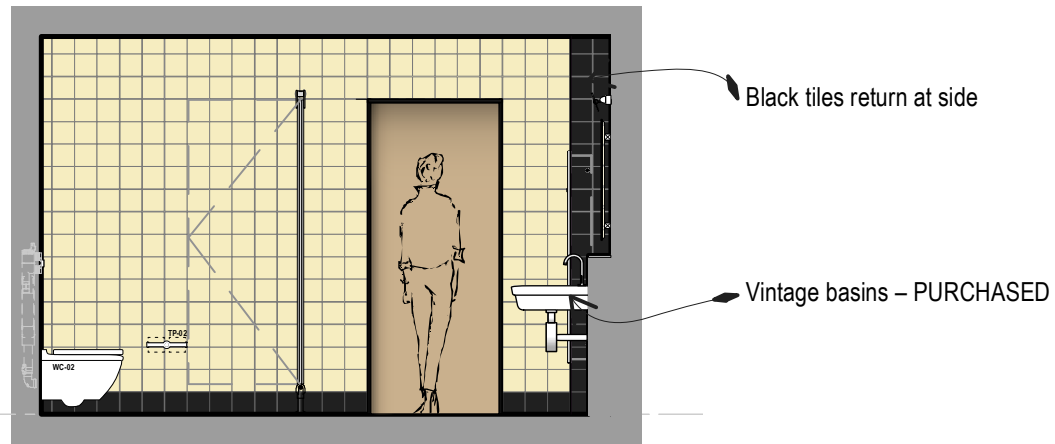

Floor tile: 200 x 200. Supplied by Secoin

FEMALE AMENITIES ELEVATION  
SCALE 1:50 @A3

FEMALE AMENITIES ELEVATION  
SCALE 1:50 @A3

FEMALE AMENITIES ELEVATION  
SCALE 1:50 @A3

VINTAGE ARTIMETA WALL MIRROR AT MUA

MARBLE OFFCUT FOR SHELF

REFERENCE IMAGE: BLACK GLOSS  
LAMINATE PARTITIONS

GLOSS WALL TILES: YELLOW WITH  
BLACK BORDER AT BASE

TERRAZZO FLOOR TILES