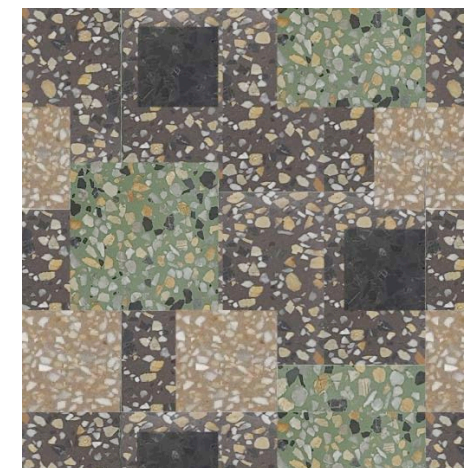

Floor tile: 200 x 200. Supplied by Secoin

FEMALE AMENITIES ELEVATION  
SCALE 1:50 @A3

FEMALE AMENITIES ELEVATION  
SCALE 1:50 @A3

FEMALE AMENITIES ELEVATION  
SCALE 1:50 @A3

VINTAGE ARTIMETA WALL MIRROR AT MUA

MARBLE OFFCUT FOR SHELF

REFERENCE IMAGE: BLACK GLOSS  
LAMINATE PARTITIONS

GLOSS WALL TILES: YELLOW WITH  
BLACK BORDER AT BASE

TERRAZZO FLOOR TILES