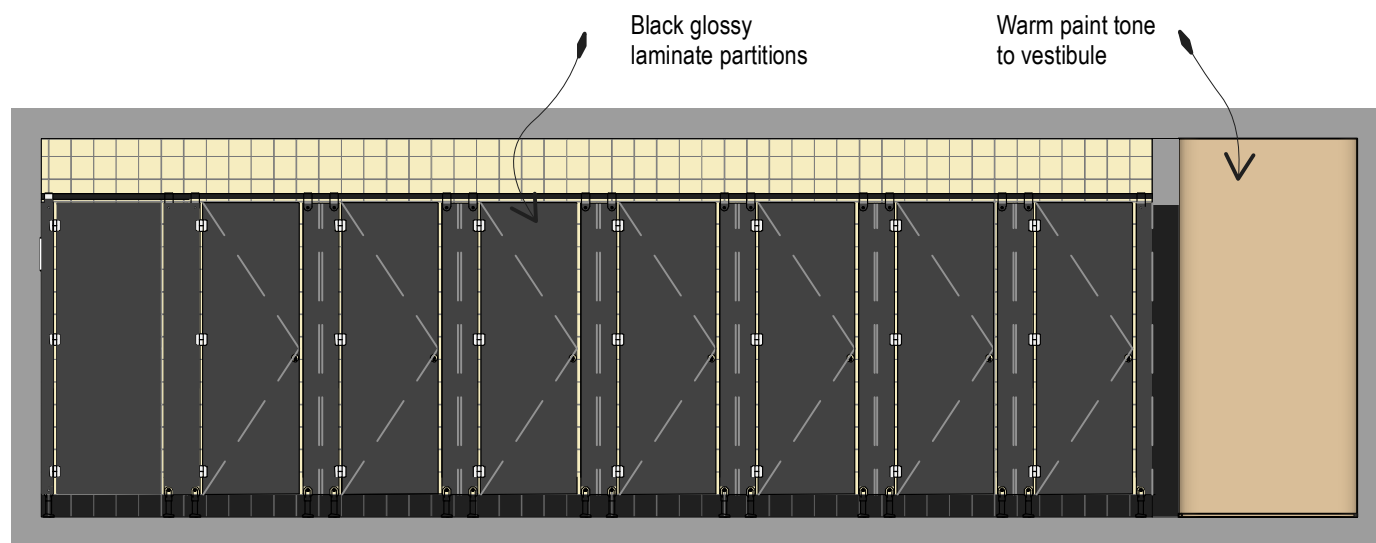

Floor tile: 200 x 200. Supplied by Secoin

FEMALE AMENITIES ELEVATION  
SCALE 1:50 @A3

FEMALE AMENITIES ELEVATION  
SCALE 1:50 @A3

FEMALE AMENITIES ELEVATION  
SCALE 1:50 @A3

VINTAGE ARTIMETA WALL MIRROR AT MUA

MARBLE OFFCUT FOR SHELF

REFERENCE IMAGE: BLACK GLOSS  
LAMINATE PARTITIONS

GLOSS WALL TILES: YELLOW WITH  
BLACK BORDER AT BASE

TERRAZZO FLOOR TILES