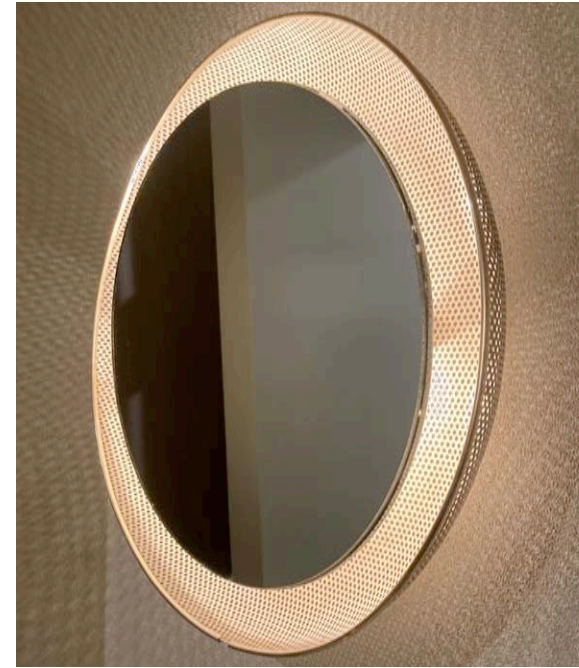

Floor tile: 200 x 200. Supplied by Secoin

FEMALE AMENITIES ELEVATION  
SCALE 1:50 @A3

FEMALE AMENITIES ELEVATION  
SCALE 1:50 @A3

FEMALE AMENITIES ELEVATION  
SCALE 1:50 @A3

VINTAGE ARTIMETA WALL MIRROR AT MUA

MARBLE OFFCUT FOR SHELF

REFERENCE IMAGE: BLACK GLOSS  
LAMINATE PARTITIONS

GLOSS WALL TILES: YELLOW WITH  
BLACK BORDER AT BASE

TERRAZZO FLOOR TILES