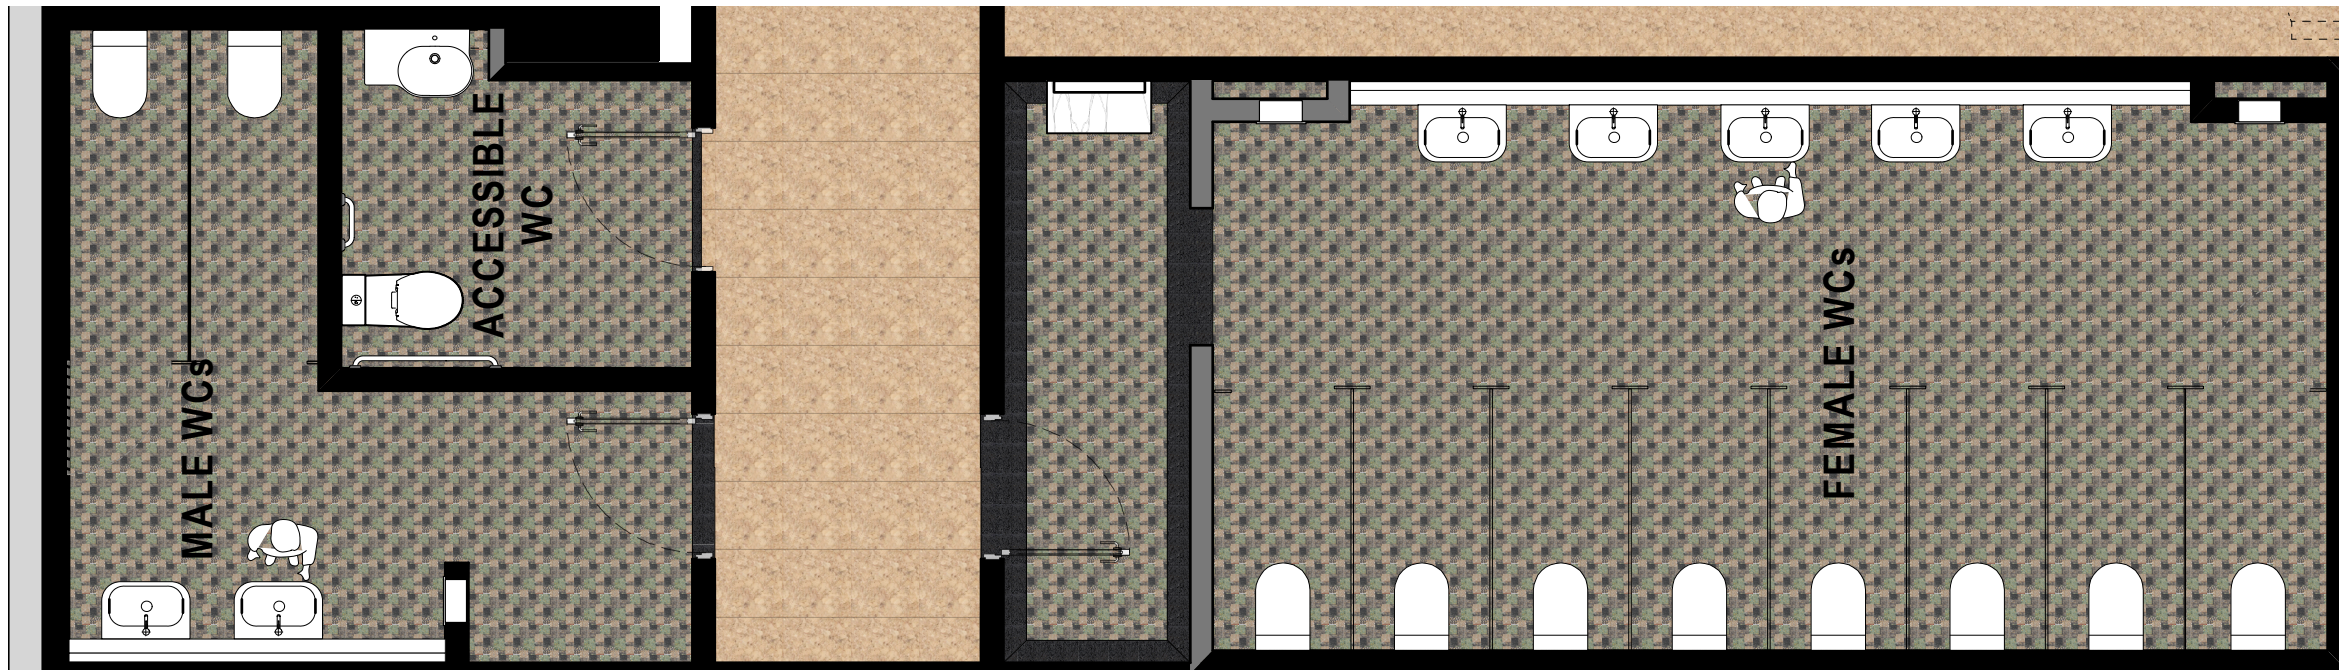

Floor tile: 200 x 200. Supplied by Secoin

FEMALE AMENITIES ELEVATION  
SCALE 1:50 @A3

FEMALE AMENITIES ELEVATION  
SCALE 1:50 @A3

FEMALE AMENITIES ELEVATION  
SCALE 1:50 @A3

VINTAGE ARTIMETA WALL MIRROR AT MUA

MARBLE OFFCUT FOR SHELF

REFERENCE IMAGE: BLACK GLOSS  
LAMINATE PARTITIONS

GLOSS WALL TILES: YELLOW WITH  
BLACK BORDER AT BASE

TERRAZZO FLOOR TILES