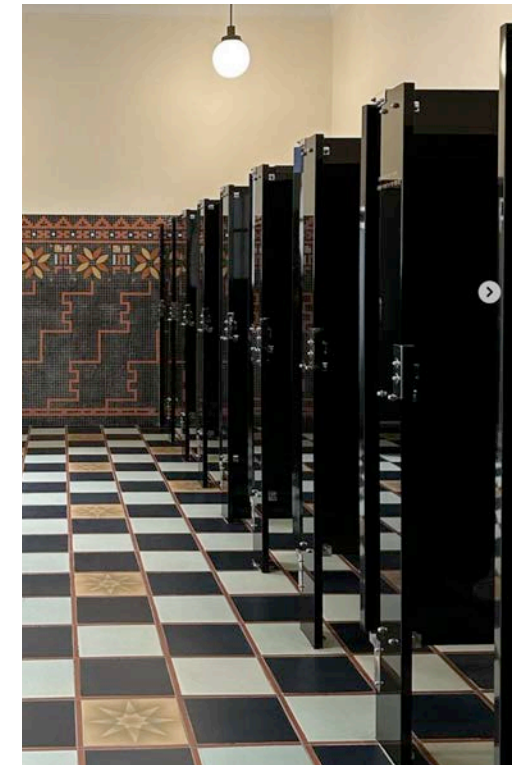

Floor tile: 200 x 200. Supplied by Secoin

FEMALE AMENITIES ELEVATION  
SCALE 1:50 @A3

FEMALE AMENITIES ELEVATION  
SCALE 1:50 @A3

FEMALE AMENITIES ELEVATION  
SCALE 1:50 @A3

VINTAGE ARTIMETA WALL MIRROR AT MUA

MARBLE OFFCUT FOR SHELF

REFERENCE IMAGE: BLACK GLOSS  
LAMINATE PARTITIONS

GLOSS WALL TILES: YELLOW WITH  
BLACK BORDER AT BASE

TERRAZZO FLOOR TILES